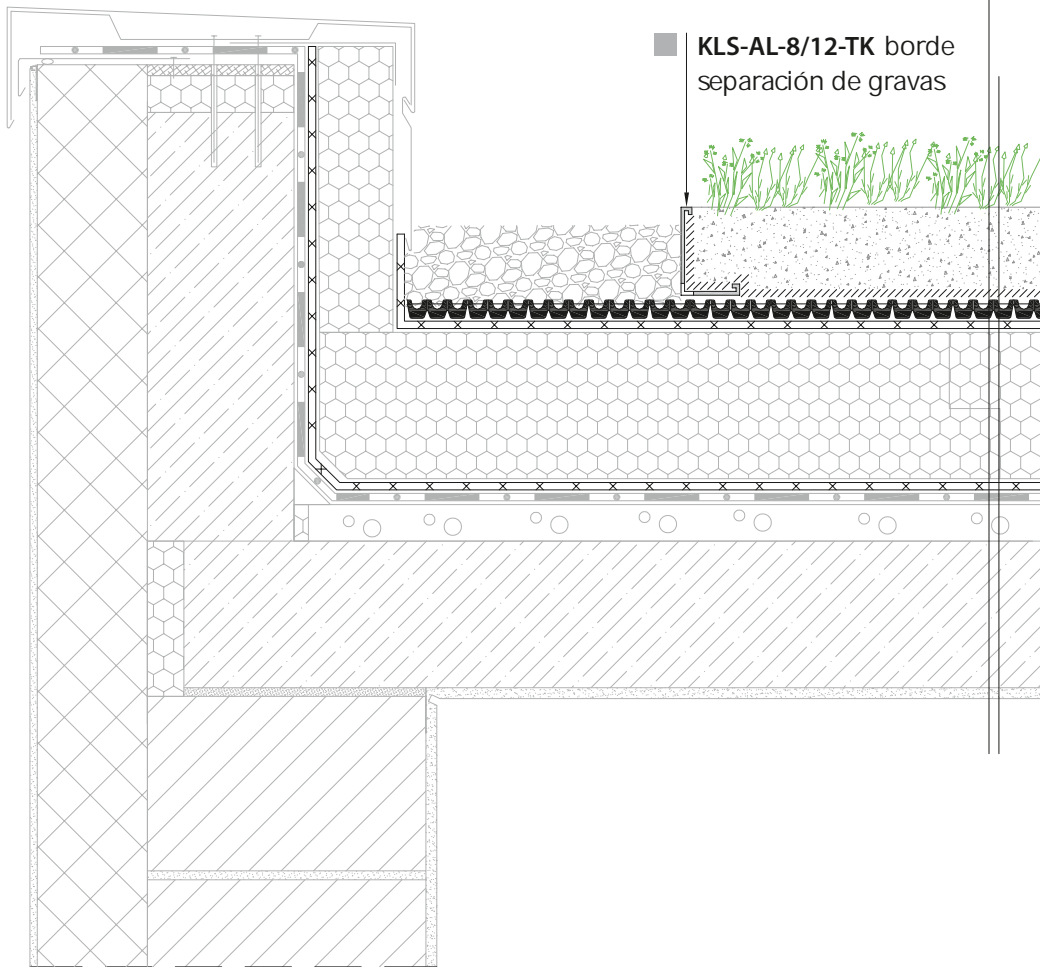

vegetación extensiva
DIADEM® SEM sustrato extensivo
 substrate **DIADEM® VLF-150** geotextil de
 filtro **DIADEM® DiaDrain-25H** lámina
 drenante **DIADEM® VLF-110** geotextil de
 separación xps aislamiento térmico
DIADEM® FLW-400 capa control de vapor
DIADEM® VLU-300 fieltro de protección
 membrana impermeabilizante resistente
 a las raíces
 capas adicionales

0 10 50 cm

The present drawing illustrates a possible detail version that is protected by copyright and its use is permitted only with the indication of the source. The structures should always be correctly dimensioned and conformed to the relevant specifications and regulations (structural, energetic, acoustic, etc.)