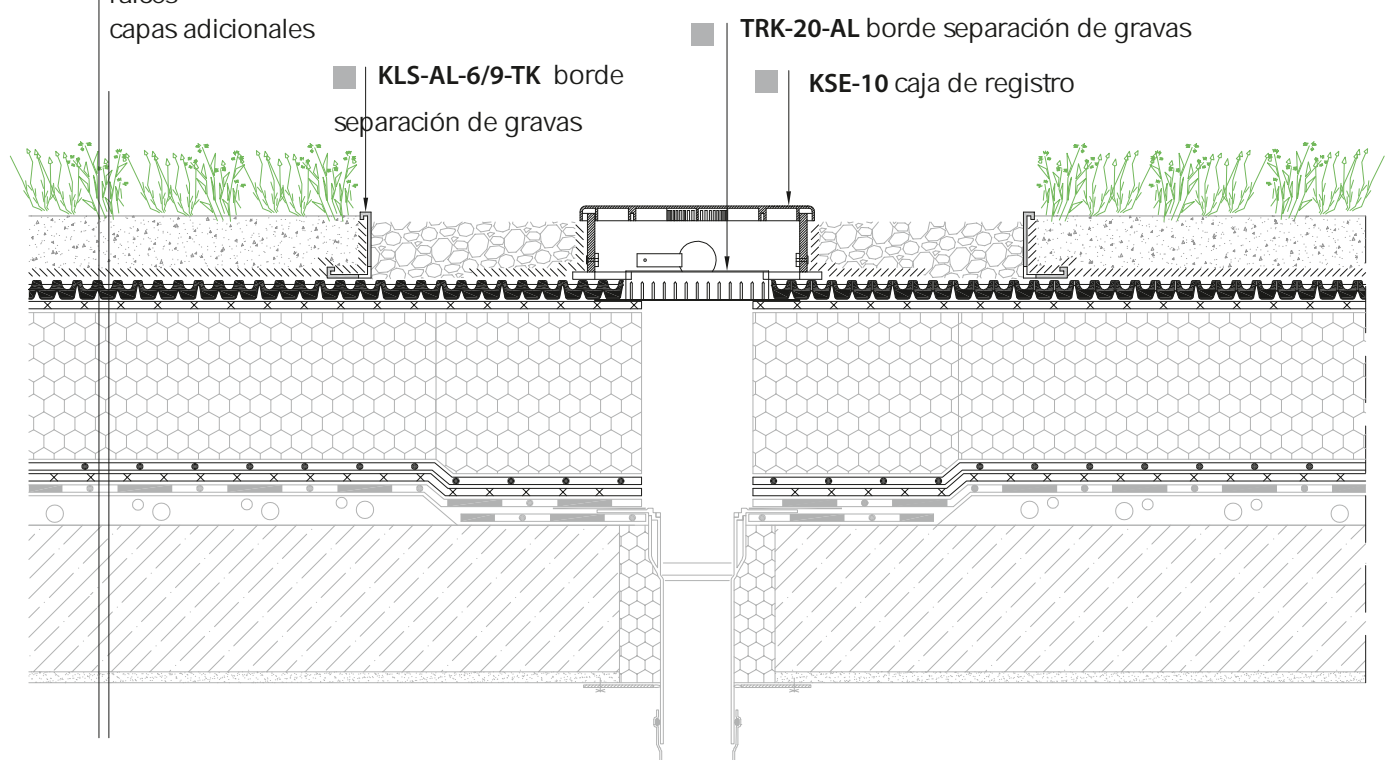

- vegetación extensiva
- **DIADEM® SEM** sustrato extensivo
- **DIADEM® VLF-150** geotextil de filtro
- **DIADEM® DiaDrain-25H** lámina drenante
- **DIADEM® VLF-110** geotextil de separación
- xps aislamiento térmico
- **DIADEM® FLW-400** capa control de vapor
- **DIADEM® VLU-300** fieltro de protección
- membrana impermeabilizante resistente a las raíces
- capas adicionales

The present drawing illustrates a possible detail version that is protected by copyright and its use is permitted only with the indication of the source. The structures should always be correctly dimensioned and conformed to the relevant specifications and regulations (structural, energetic, acoustic, etc.)