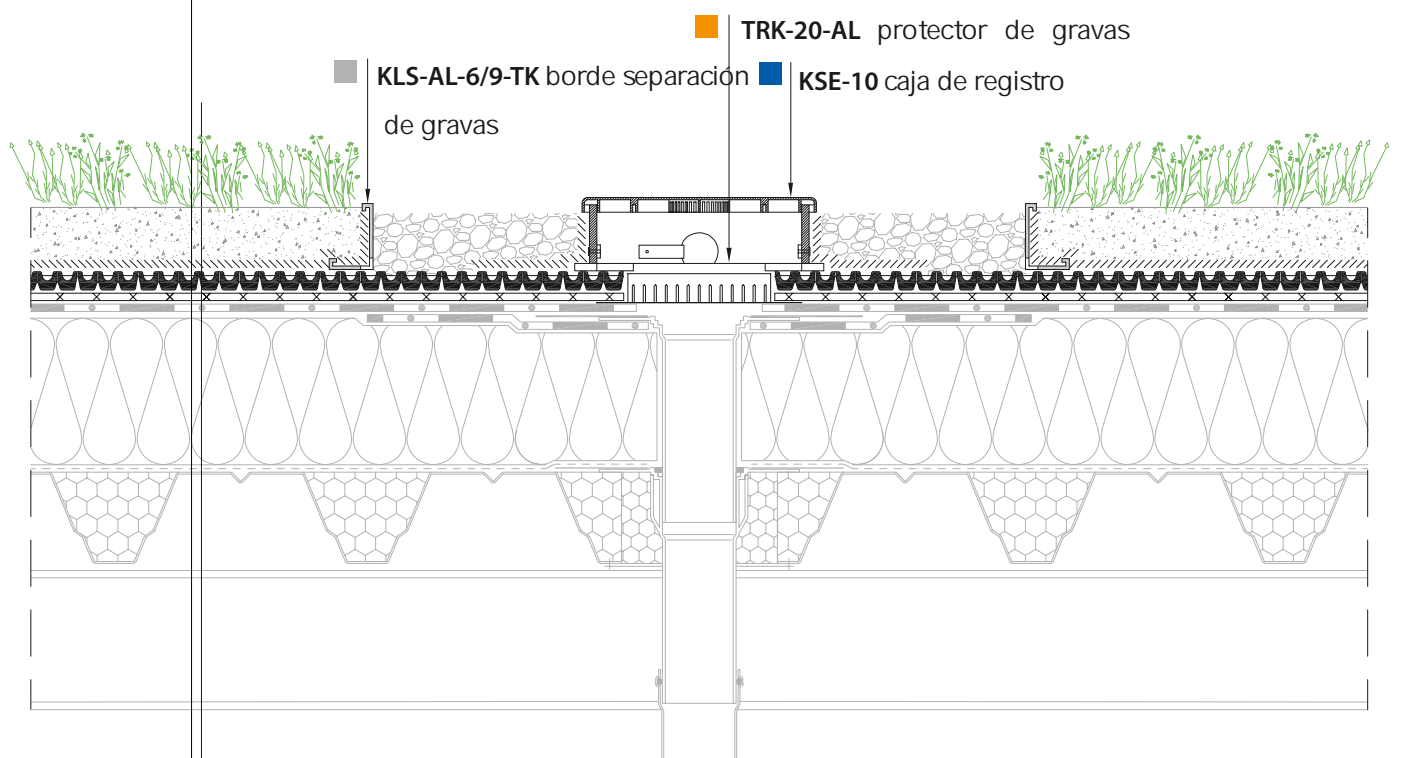

- vegetación extensiva
- **DIADEM® SEM** sustrato extensivo **DIADEM®**
- **VLF-150** geotextil de filtro **DIADEM®**
- **DiaDrain-25H** lámina drenante **DIADEM®**
- **VLU-300** pfieltro de protecciónmembrana impermeabilizante resistente a las raíces
- aislamiento térmico
- **DIADEM® FLW-400** capa control de vapor
- capas adicionales

0 10 50 cm

The present drawing illustrates a possible detail version that is protected by copyright and its use is permitted only with the indication of the source. The structures should always be correctly dimensioned and conformed to the relevant specifications and regulations (structural, energetic, acoustic.etc.)